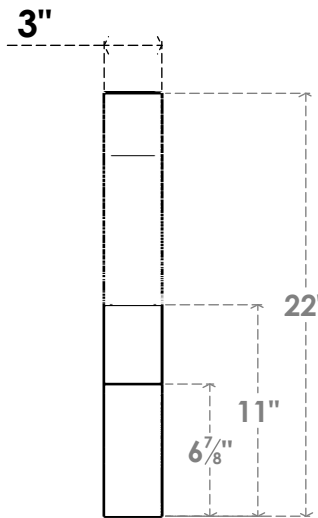

ITEM NUMBER: BRCPO030X16000X22000RID

3"W X 16"D X 22"H RIDGEWOOD ARCHITECTURAL GRADE PVC OPEN BRACE

SIDE PROFILE

FRONT PROFILE

ISOMETRIC

EKENA MILLWORK
2300 WEST MAIN ST.
CLARKSVILLE, TX 75426
TOLL FREE: 866-607-0453
WWW.EKENAMILLWORK.COM