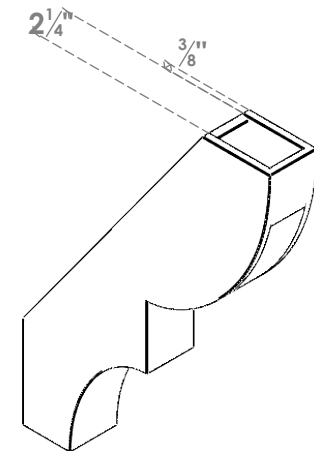

ITEM NUMBER: BRCPO030X16000X22000RID

3"W X 16"D X 22"H RIDGEWOOD ARCHITECTURAL GRADE PVC OPEN BRACE

SIDE PROFILE

FRONT PROFILE

ISOMETRIC

EKENA MILLWORK
2300 WEST MAIN ST.
CLARKSVILLE, TX 75426
TOLL FREE: 866-607-0453
WWW.EKENAMILLWORK.COM