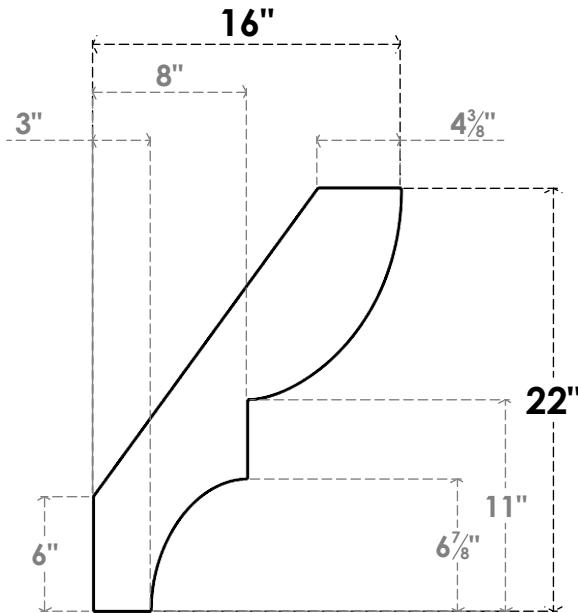

ITEM NUMBER: BRCPO030X16000X22000RID

3"W X 16"D X 22"H RIDGEWOOD ARCHITECTURAL GRADE PVC OPEN BRACE

SIDE PROFILE

FRONT PROFILE

ISOMETRIC

EKENA MILLWORK
2300 WEST MAIN ST.
CLARKSVILLE, TX 75426
TOLL FREE: 866-607-0453
WWW.EKENAMILLWORK.COM